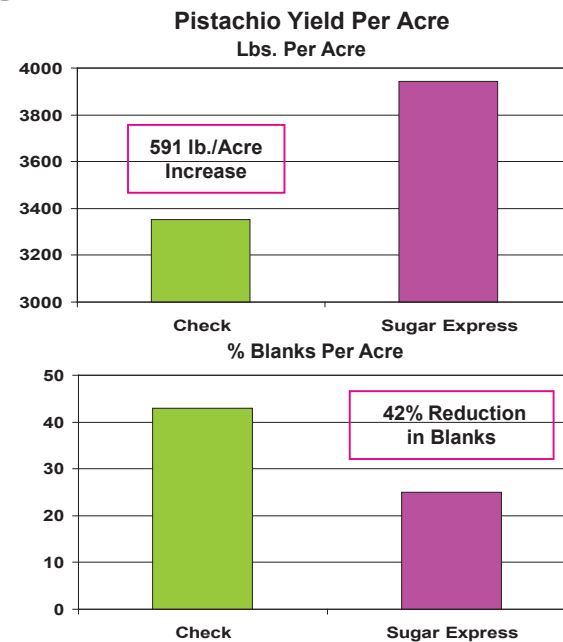

SUGAREXPRESS®

Pistachio Growers Newest Weapon to Reduce Blanks and Increase Nut Fill

SUGAREXPRESS® Advantage

-  Increased Yield Potential
-  Increased Percent Edible Meat Turnout
-  Reduction in Blanks
-  Compatible with All Pesticides

Sawtooth Ag Research 2016 - Famoso, California
Sugar Express applied twice at 7 lb./acre during nut retention timings.

SUGAREXPRESS® ~Provides the Performance and Quality Growers Deserve

Contact your distributor today about Sugar Express or Miller Chemical & Fertilizer, LLC directly at (717) 632-8921 to be put in touch with a Miller Sales Agronomist.
www.millerchemical.com